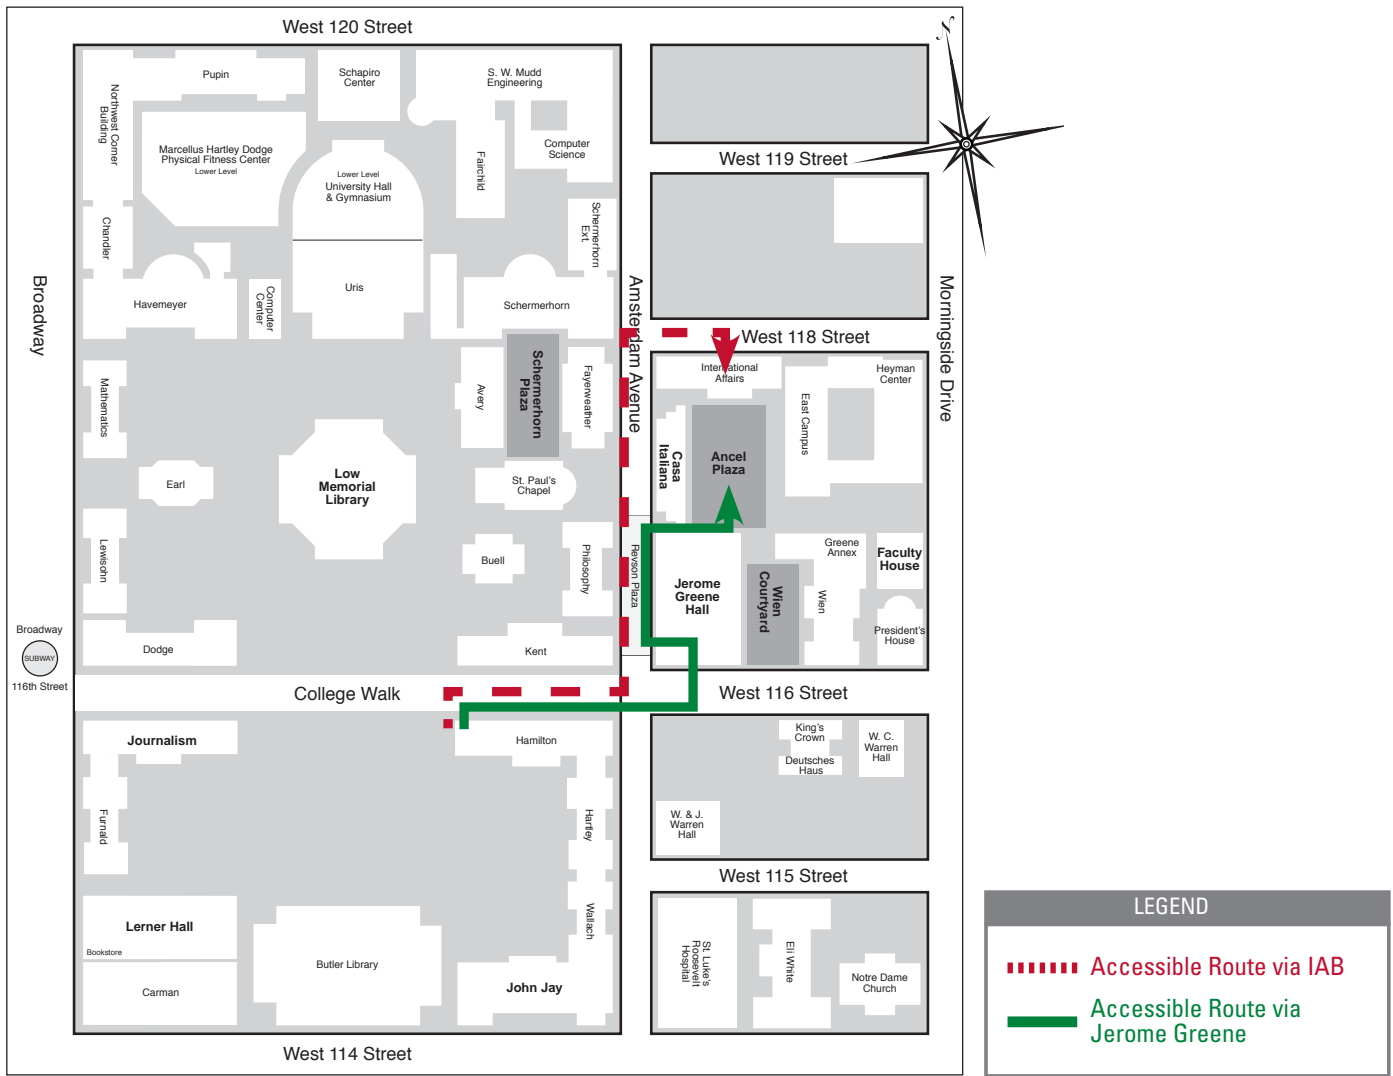

COMMENCEMENT WEEK

DIRECTIONS TO ANCEL AND REVSON PLAZAS

Ancel Plaza is located between Jerome Greene Hall and International Affairs Building. Use the steps to the right of Low Plaza towards Philosophy Hall. At Philosophy, take the steps on either side of the building up to the Plazas.

Guests with Disabilities should access the Plaza via Jerome Greene Hall or the International Affairs Building.

Via Jerome Greene Hall: Exit campus via College Walk East to cross Amsterdam Avenue. Enter Jerome Greene Hall at 435 West 116th Street. Take elevator to 3rd floor. Turn right and use wheelchair lift outside of Lenfest Café on 3rd floor. Disability Services staff will be on site to assist with the lift.

Via International Affairs Building: Exit campus via College Walk East to Amsterdam Avenue and walk north. At 118th Street, turn right (east) towards Morningside Drive. Enter the International Affairs Building at 420 West 118th Street. Take elevator to the 6th floor and exit building using ramp to Plaza.